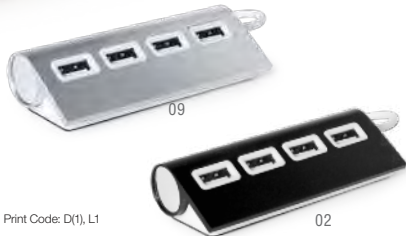

Weeper 5201

- USB Hub, Aluminium. 4 Hubs. USB 2.0.
- USB Hub, Aluminium. 4 Hubs. USB 2.0.
- Port USB, Aluminium. 4 Ports. USB 2.0.
- USB Hub, Aluminium. 4 Poorten. USB 2.0.

8.9 x 2.1 x 3.7 cm 200 / 50 Print Code: D(1), L1