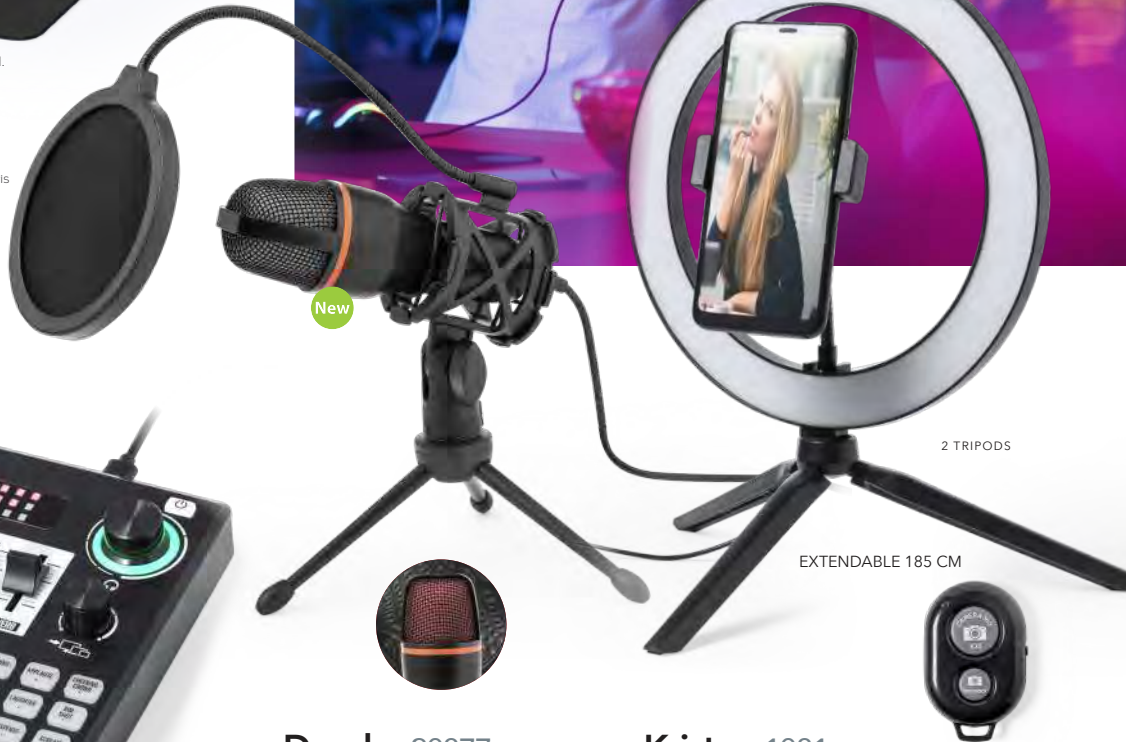

New

2 TRIPODS

EXTENDABLE 185 CM

Valdy 20864

Mixer. USB Connection. Mischpult. USB Anschluss. Table de Mixage. Connexion USB. Mengpaneel. USB Verbinding.

16.3 x 5 x 14 cm 20 Print Code: G(1)

Densha 20877

16.5 x 23 x 16 cm 20 Print Code: F(1)

Kristen 1081

Ring Light with Tripod. Extendable. 120 Leds. 3 Light Modes. Adjustable Brightness. USB Connection. Stativ-Ringlicht. Ausziehbar. 120 Leds. 3 Lichtpositionen. Einstellbare Lichtintensität. USB Anschluss. Trépied Anneau Lumineux. Extensible. 120 Leds. 3 Modes de Lumière. Lumière à Intensité Réglable. Connexion USB. Driepoot Ringlicht. Verlengbaar. 120 Leds. 3 Licht Posities. Lamp met Instelbare Lichtintensiteit. USB Verbinding.

30 x 26 x 34.5 cm 10 Print Code: F(1)