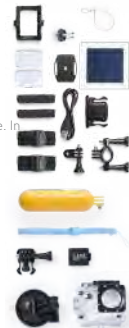

Garrix 5528

16 x 23 x 6 cm 20 Print Code: K(4)